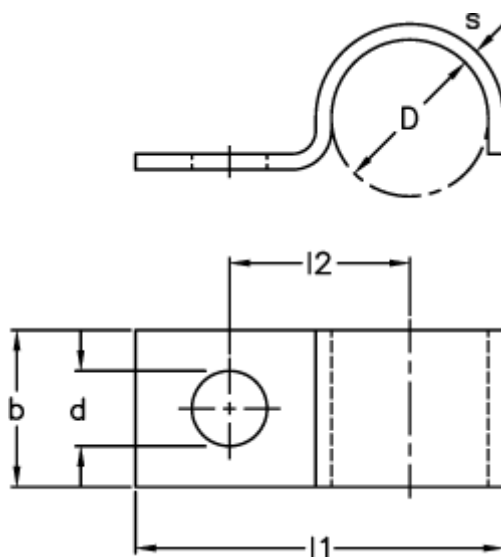

Article number: 025207000008

Description: Norma retaining clip type 520
BSN 8x20x2 W1

Measures

$b = 20$

$D = 8$

$d = 7$

$l1 = 26.0$

$l2 = 16.5$

$s = 2$